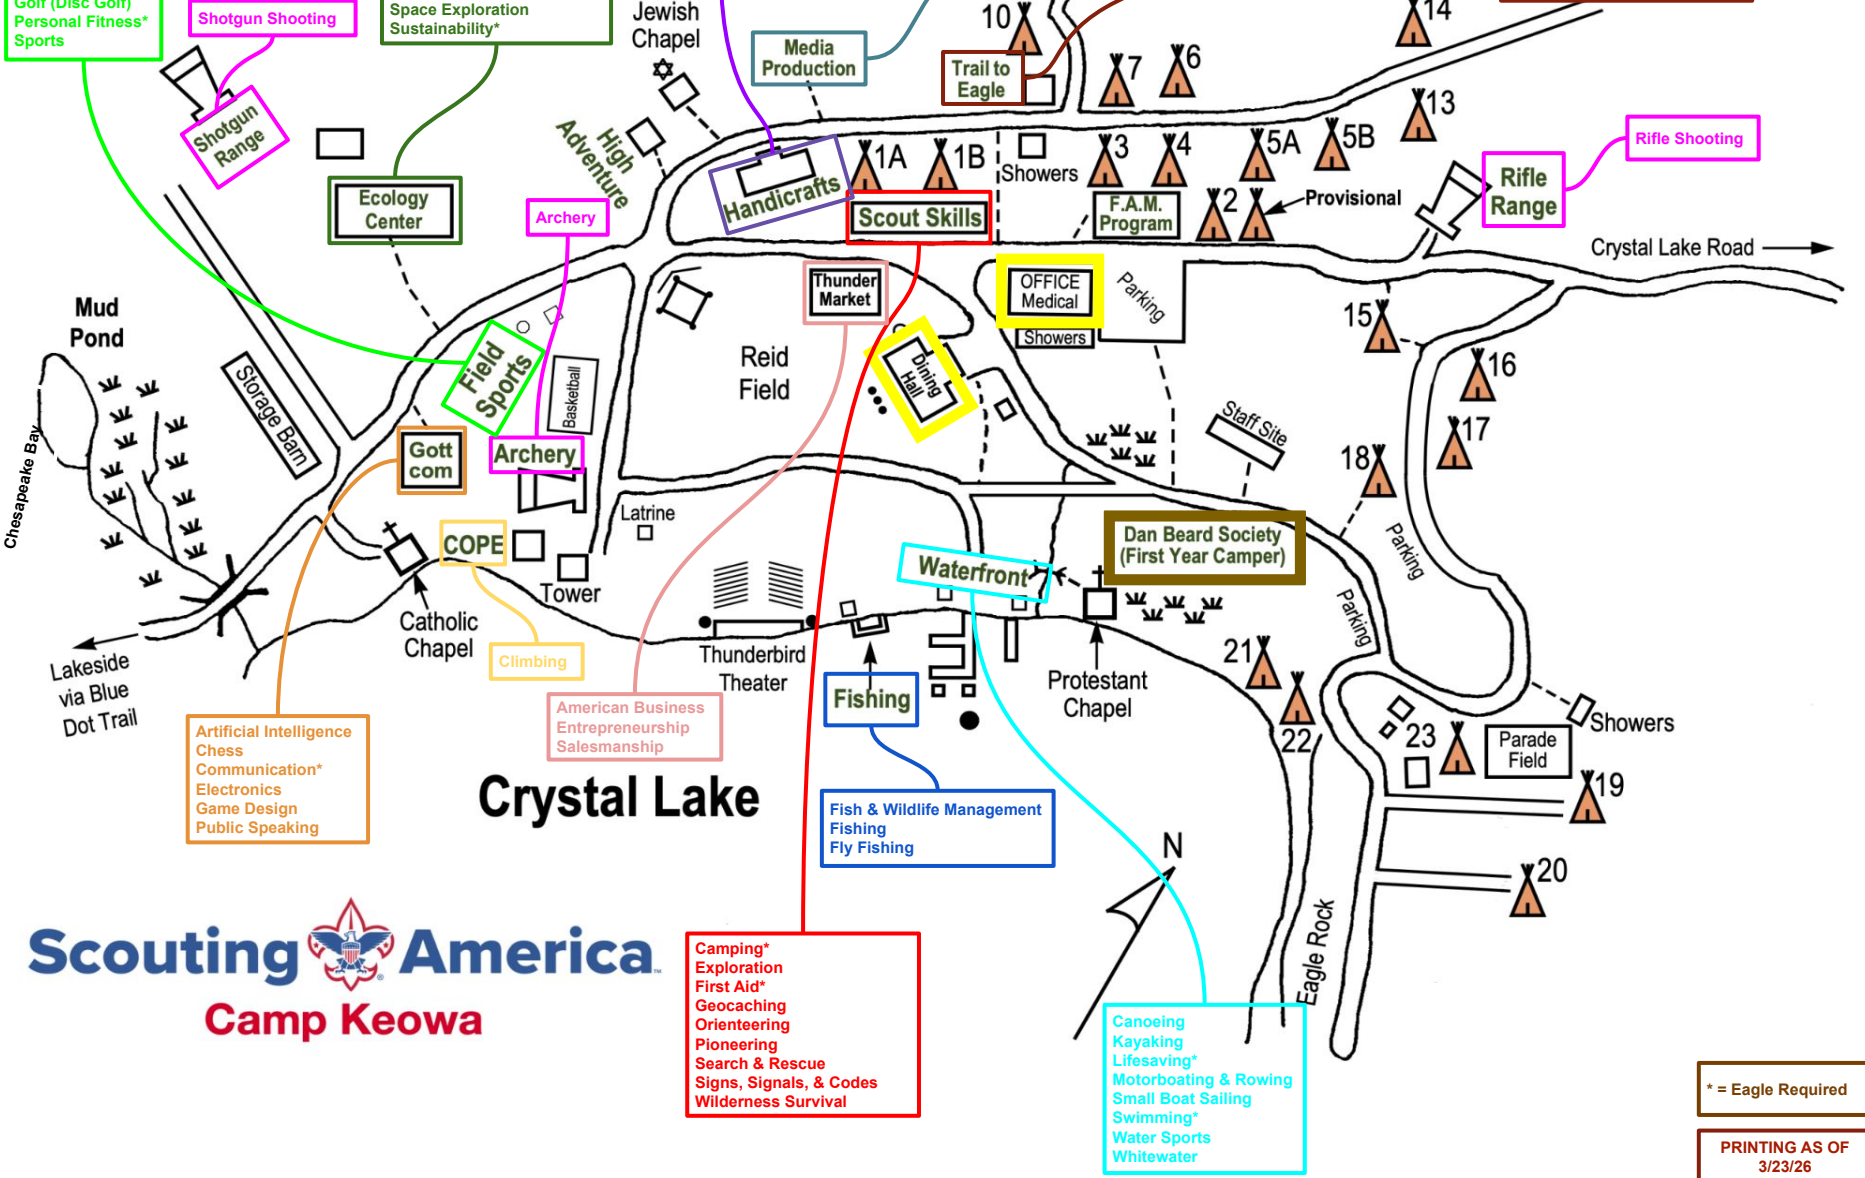

Map by Keenan & Moskowitz  
Rev. 1991-2024 by T. Bain

Athletics  
Multisport  
Golf (Disc Golf)  
Personal Fitness\*  
Sports

Astronomy  
Chemistry  
Environmental Science\*  
Geology  
Mammal Study  
Nature  
Oceanography  
Reptile & Amphibian Study  
Soil & Water Conservation  
Space Exploration  
Sustainability\*

Camping\*  
Exploration  
First Aid\*  
Geocaching  
Orienteering  
Pioneering  
Search & Rescue  
Signs, Signals, & Codes  
Wilderness Survival

Canoeing  
Kayaking  
Lifesaving\*  
Motorboating & Rowing  
Small Boat Sailing  
Swimming\*  
Water Sports  
Whitewater