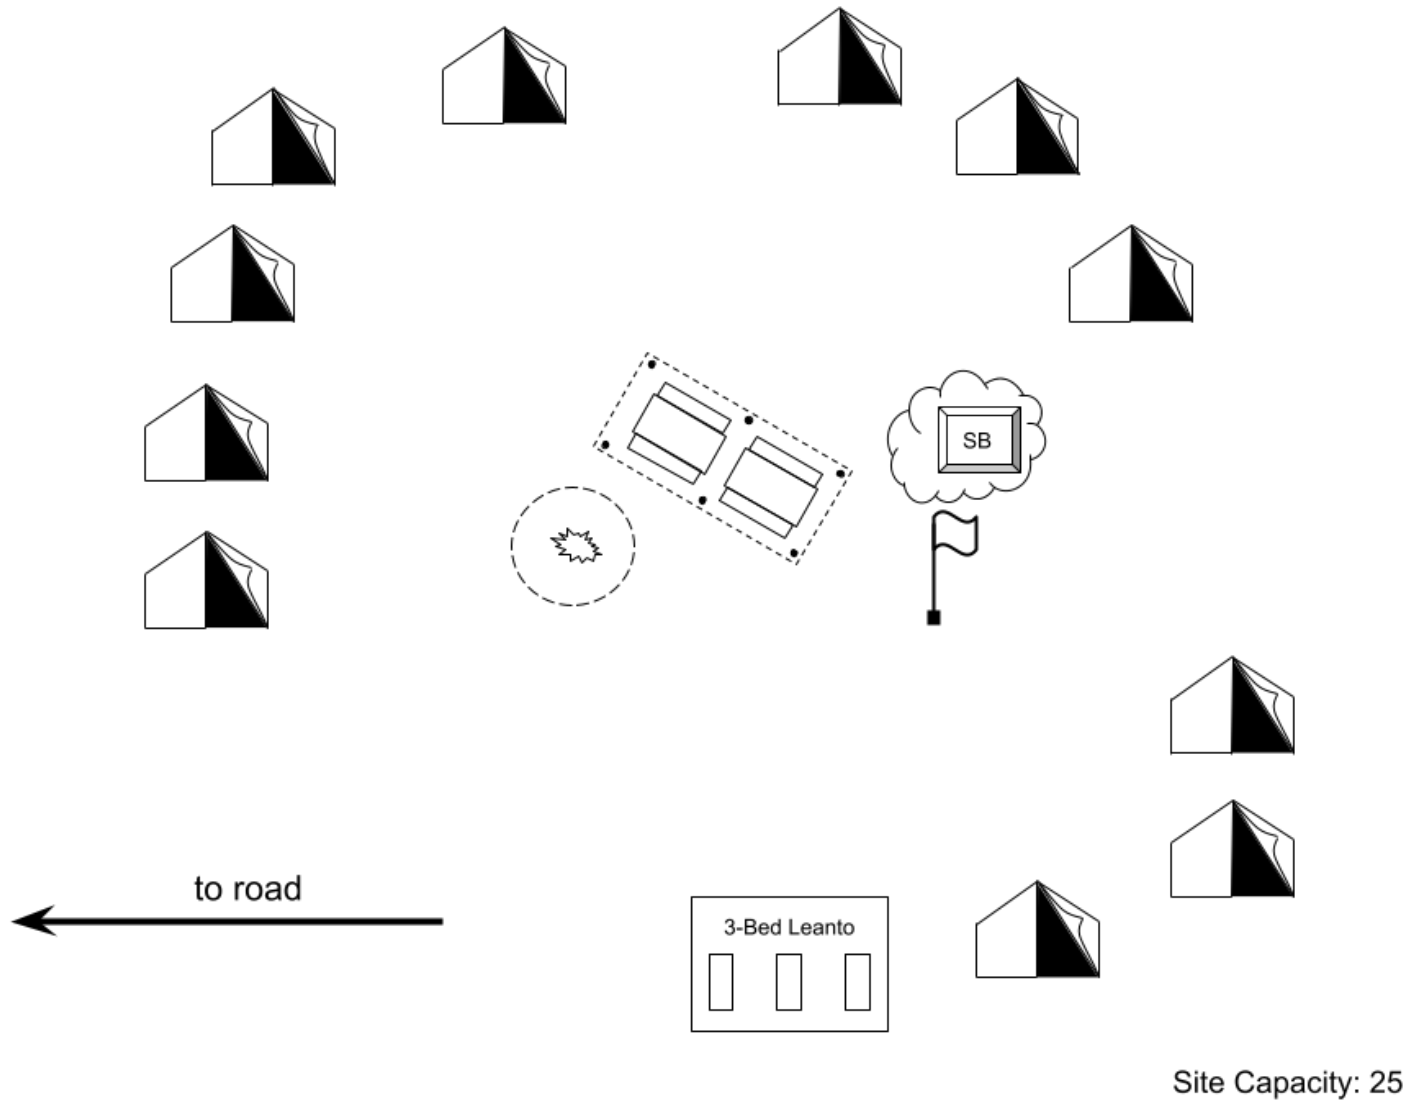

Site 19 - Camp Keowa