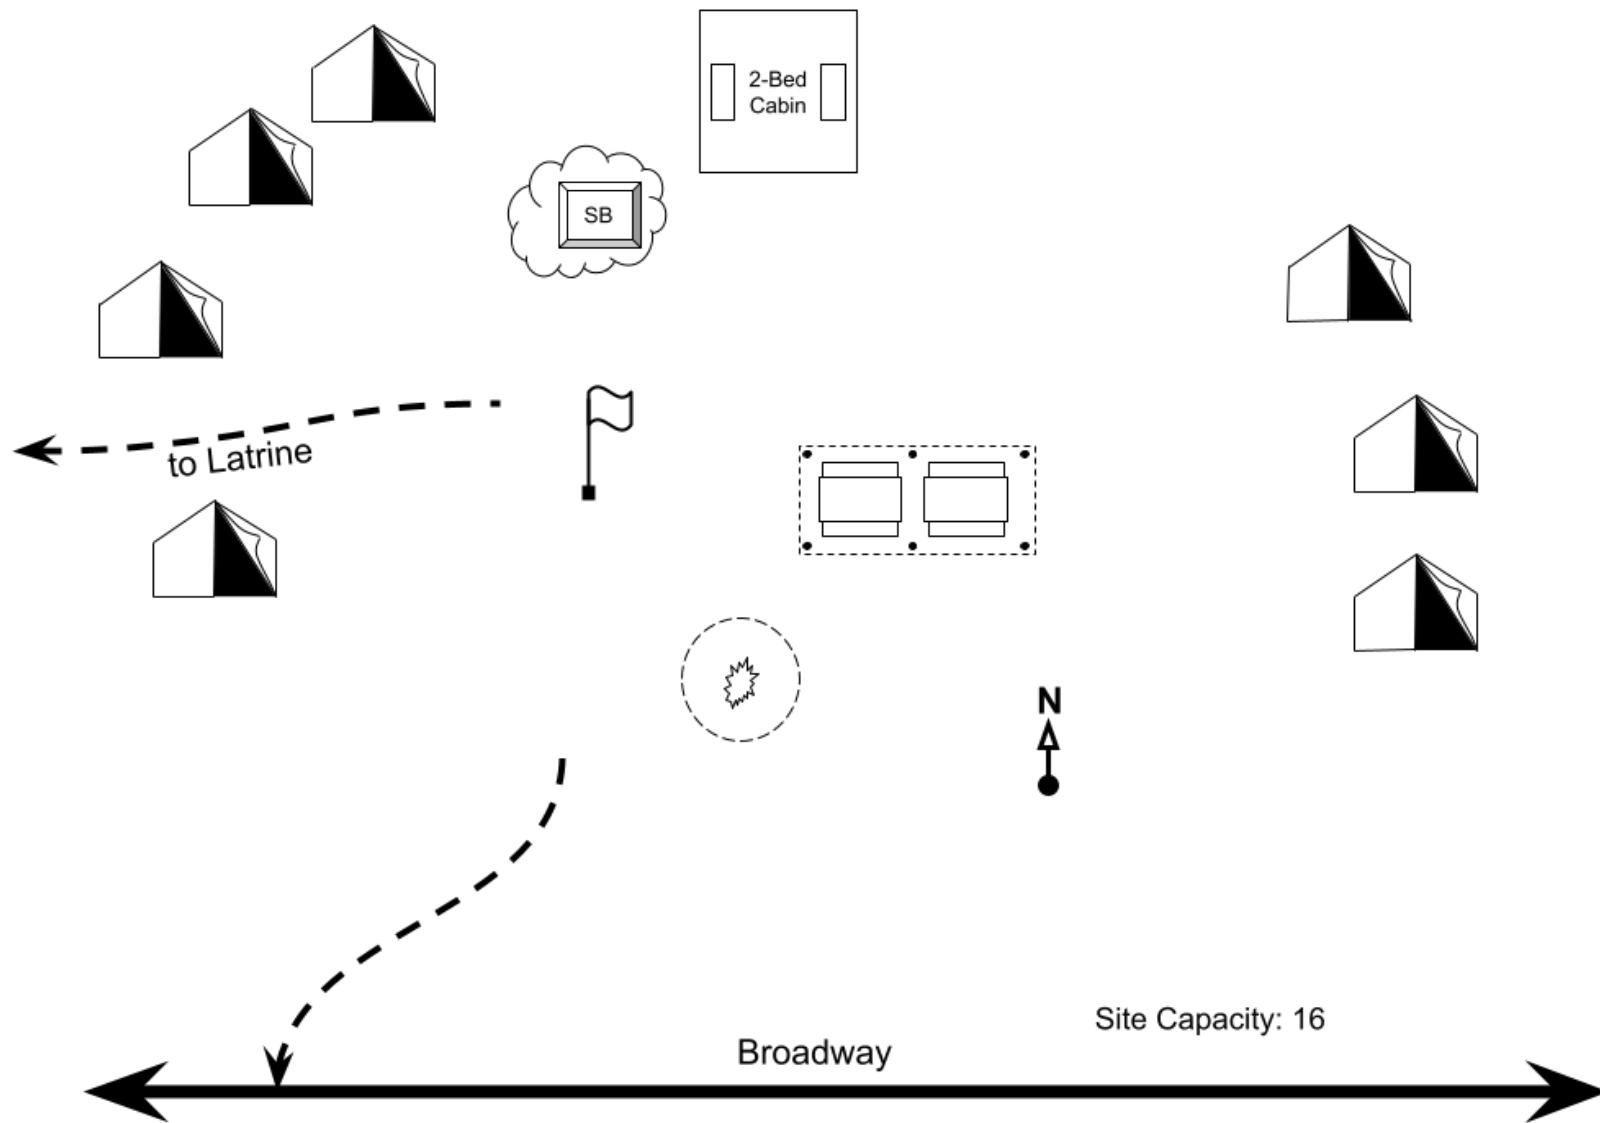

Site 6 - Camp Keowa