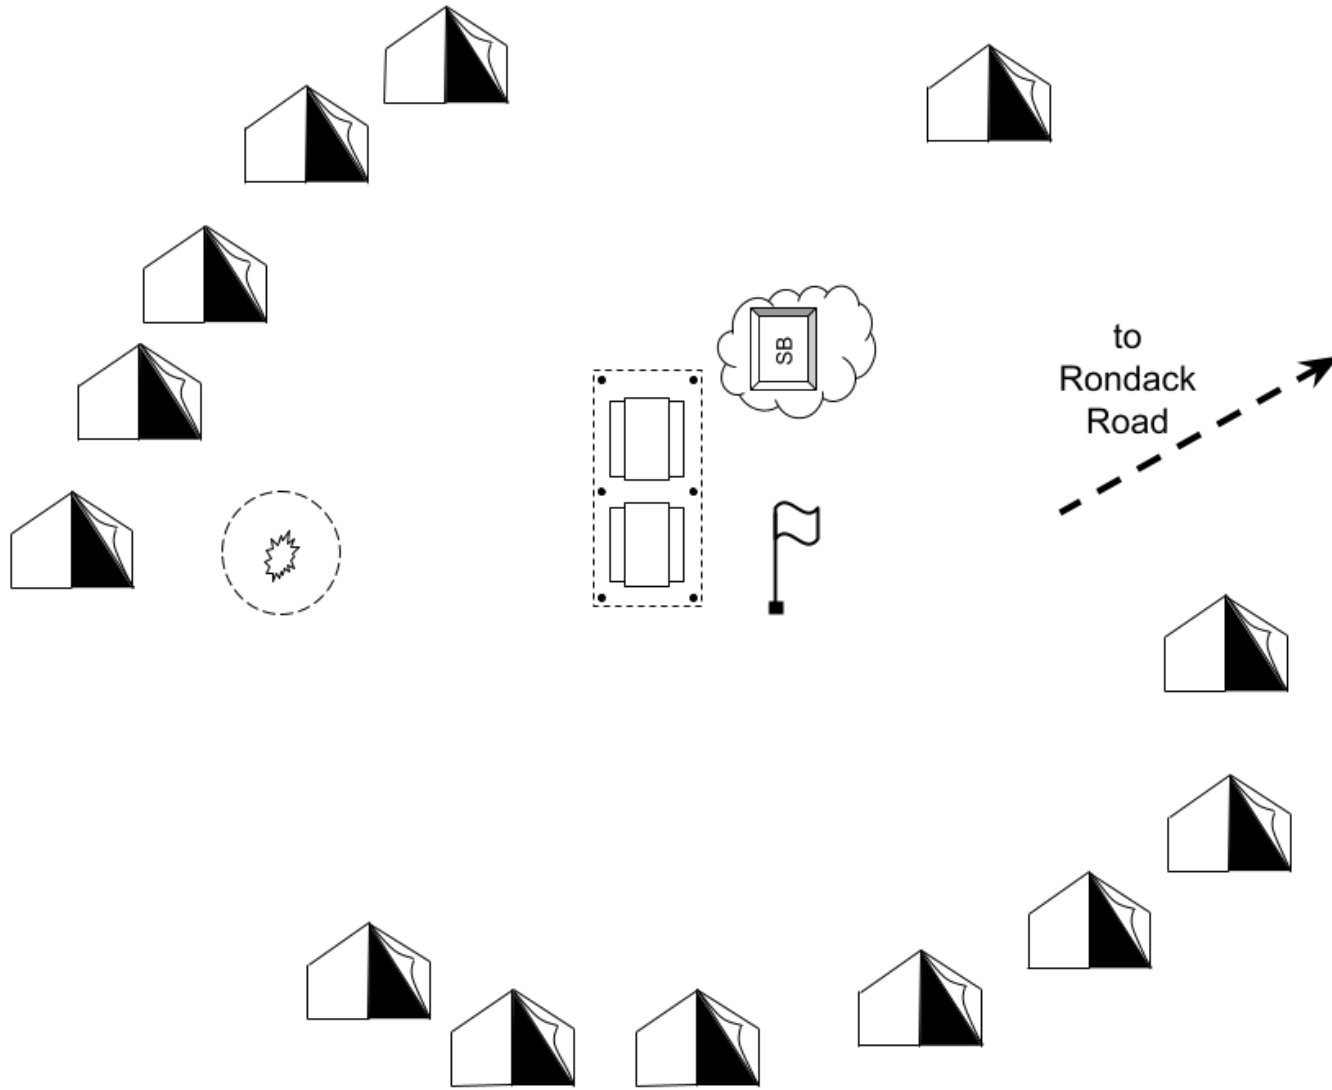

Site 21 - Camp Keowa

Site Capacity: 26