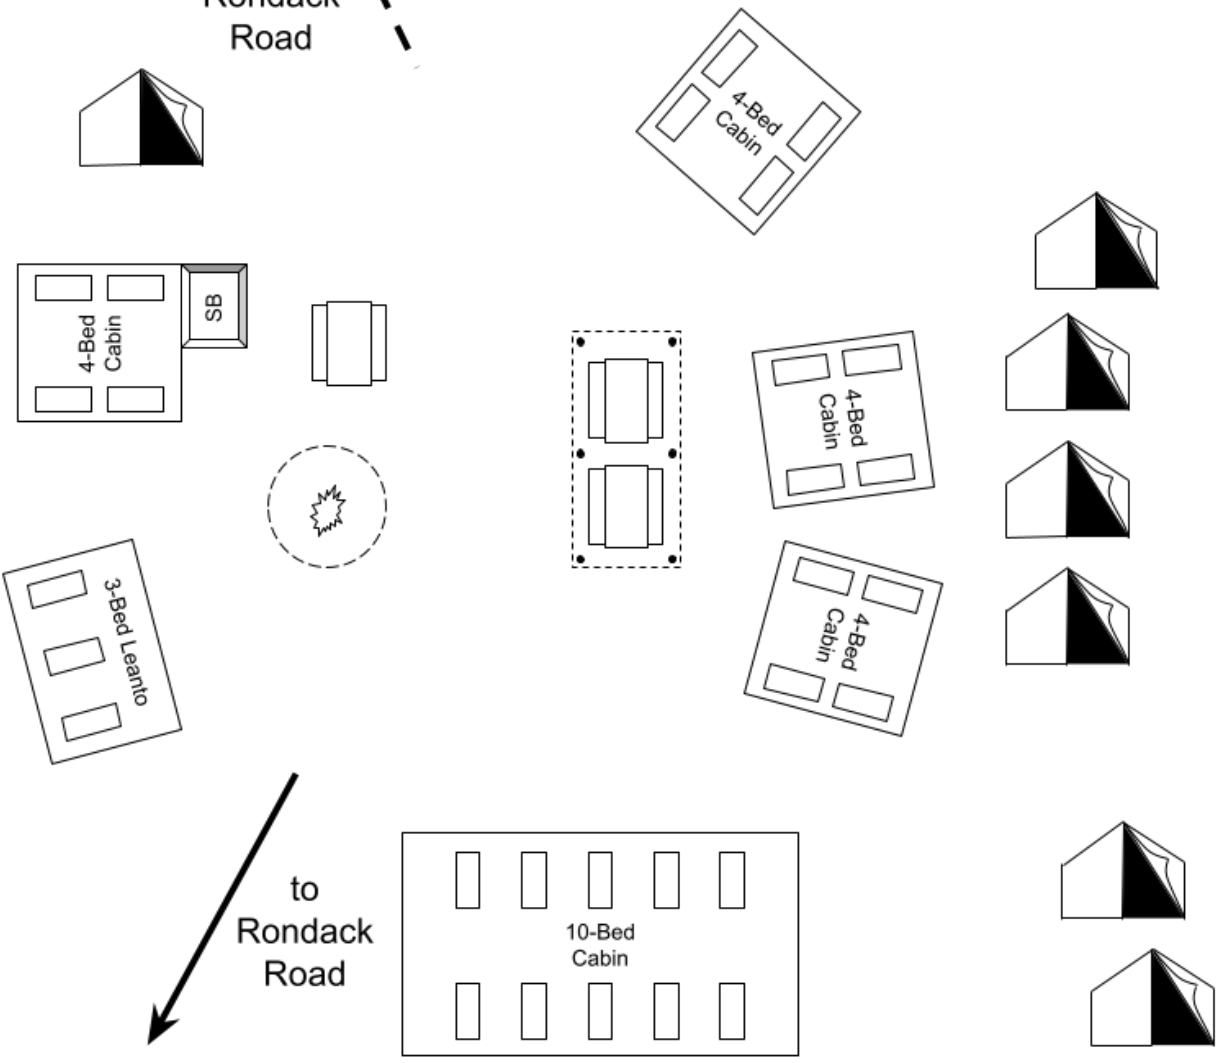

Site 23 - Camp Keowa

to
Rondack
Road

to
Rondack
Road

Rondack
Field

Site Capacity: 43