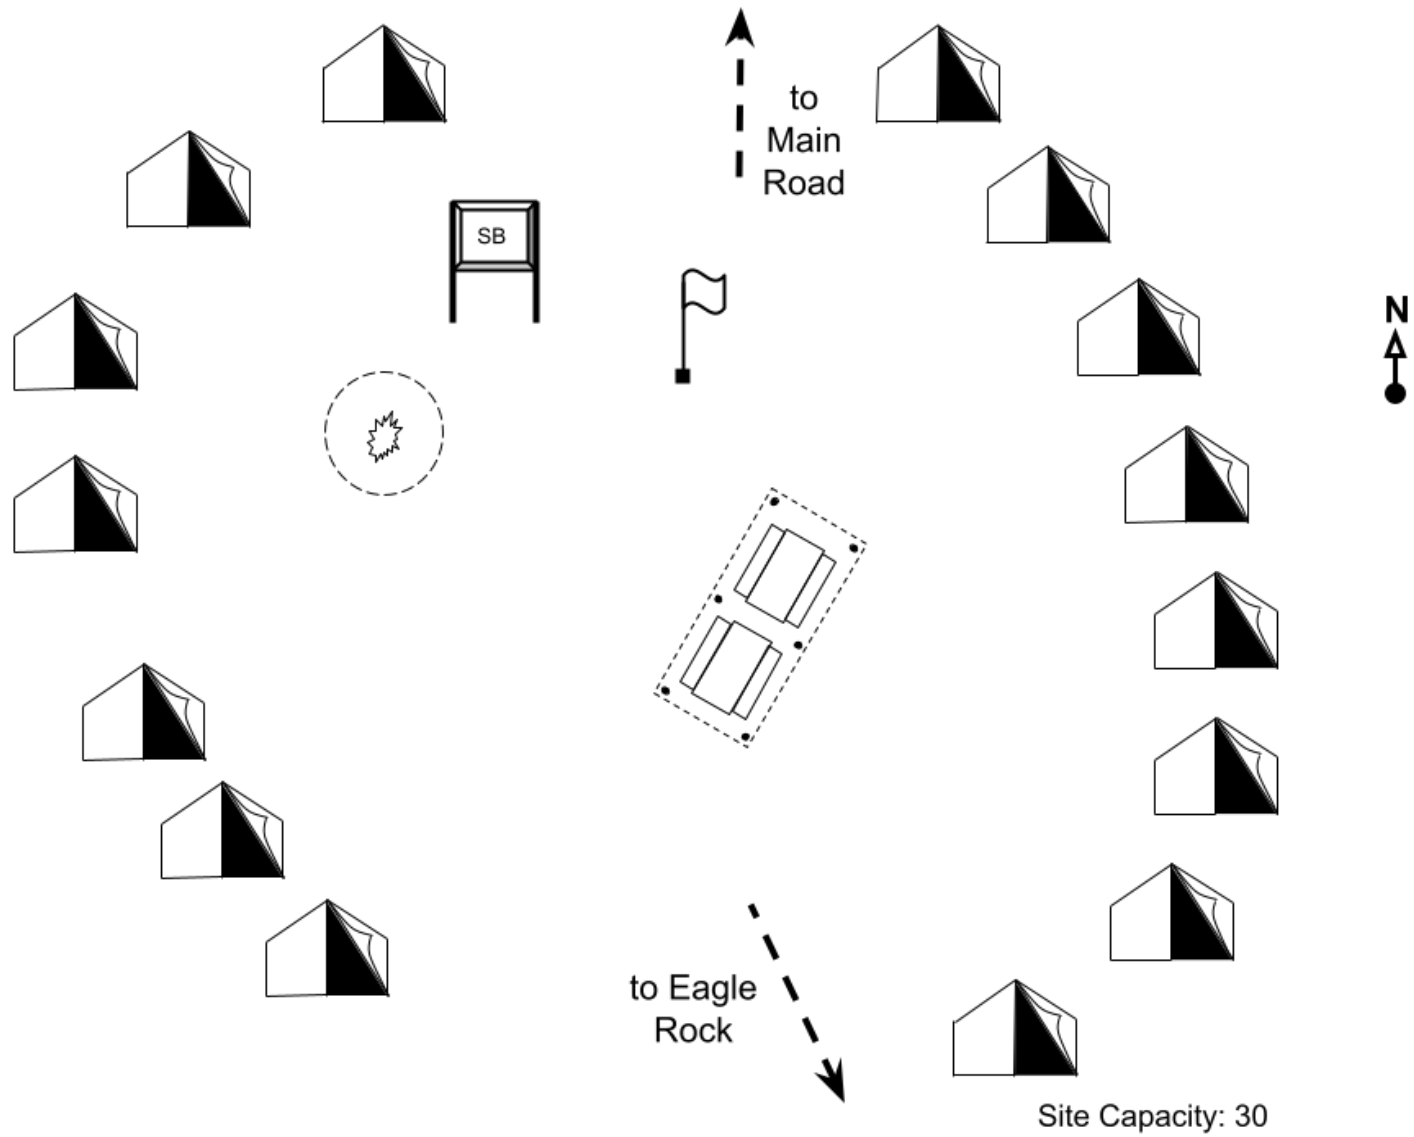

Site 22 - Camp Keowa