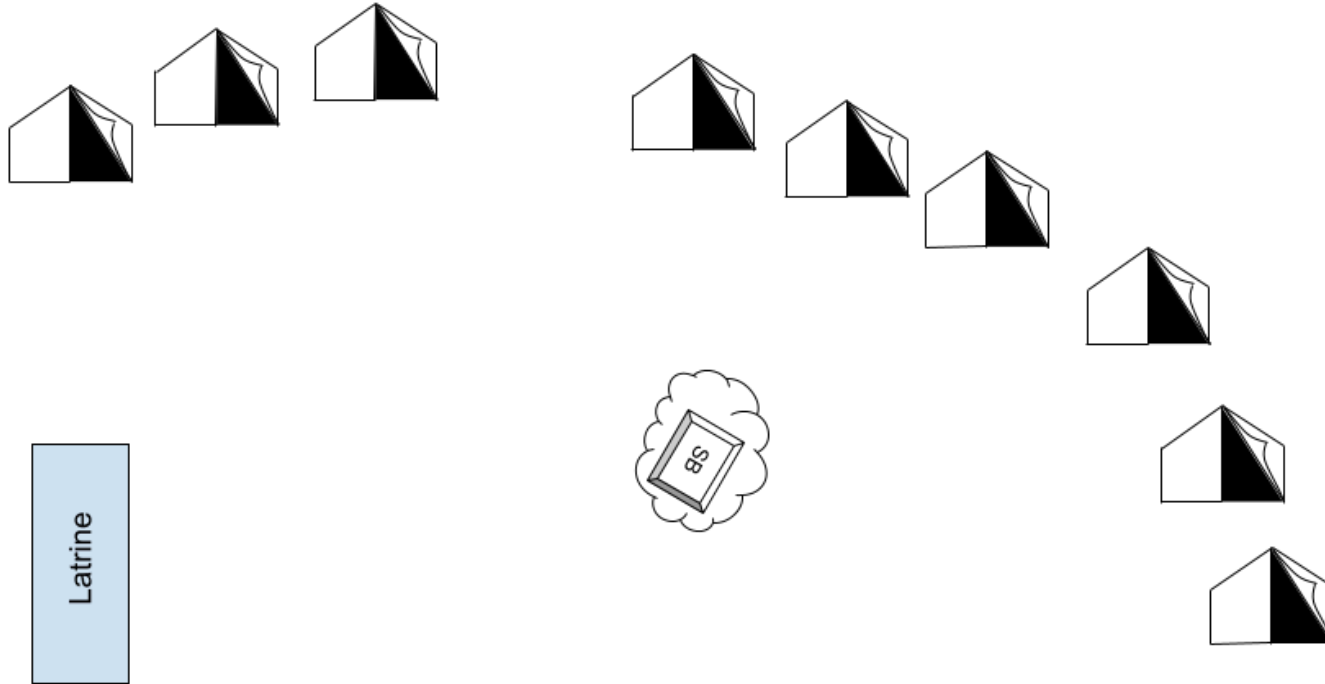

Site 20 - Camp Keowa

Latrine

BS

to Eagle Rock

Site Capacity: 18