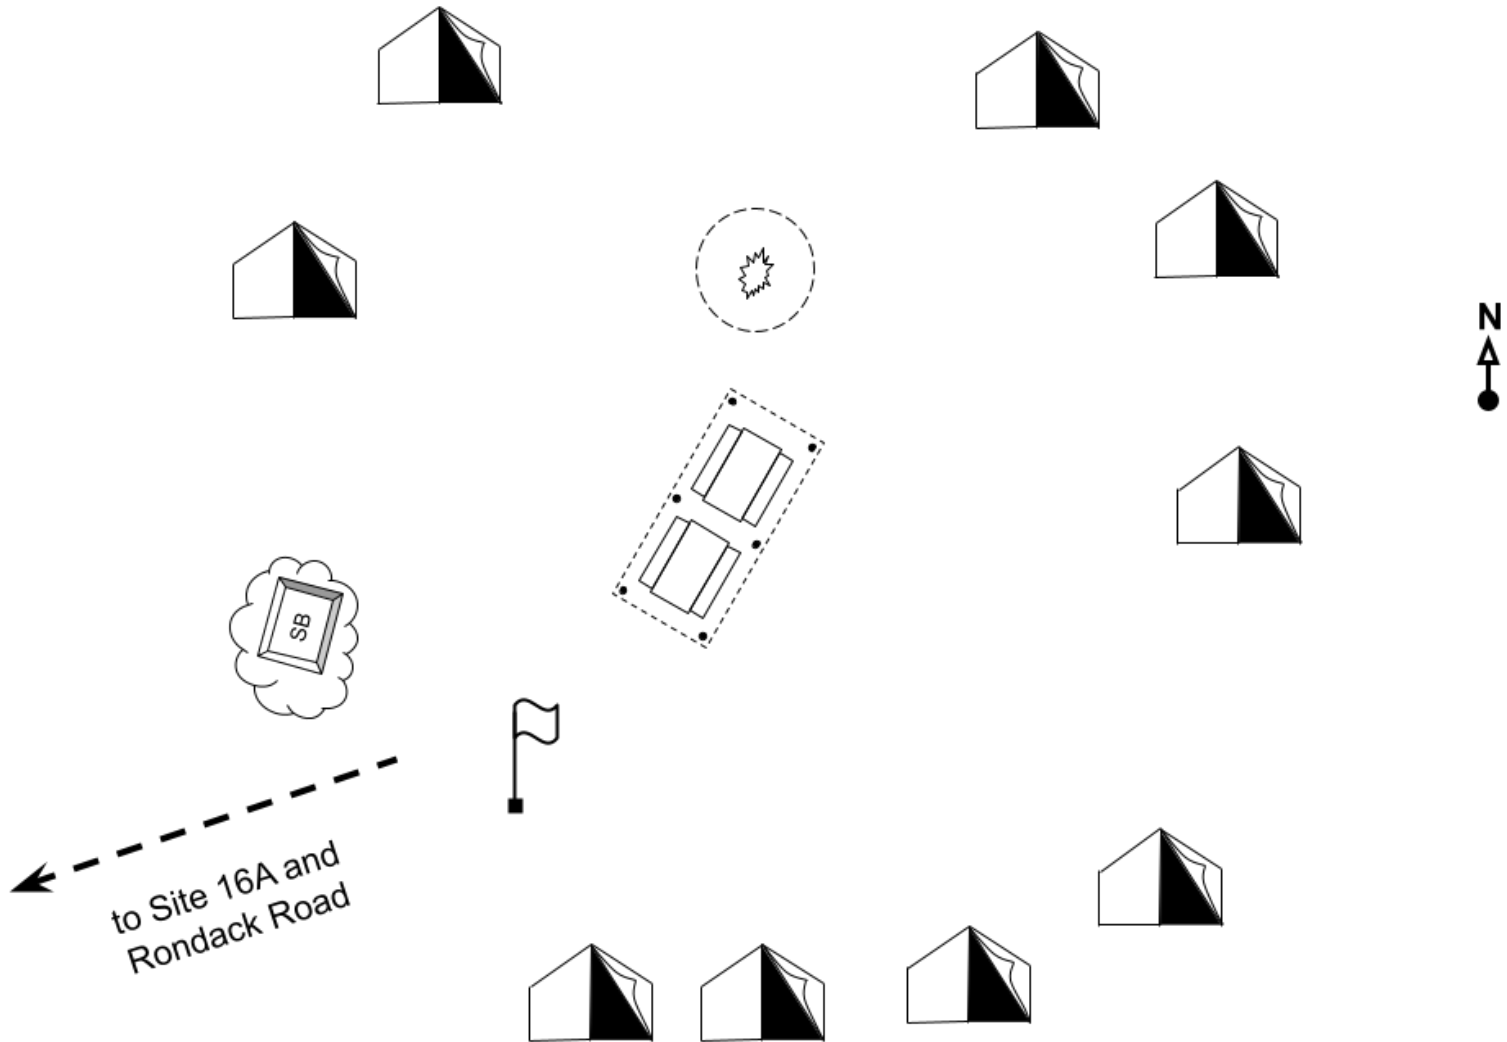

Site 16B - Camp Keowa

Site Capacity: 18