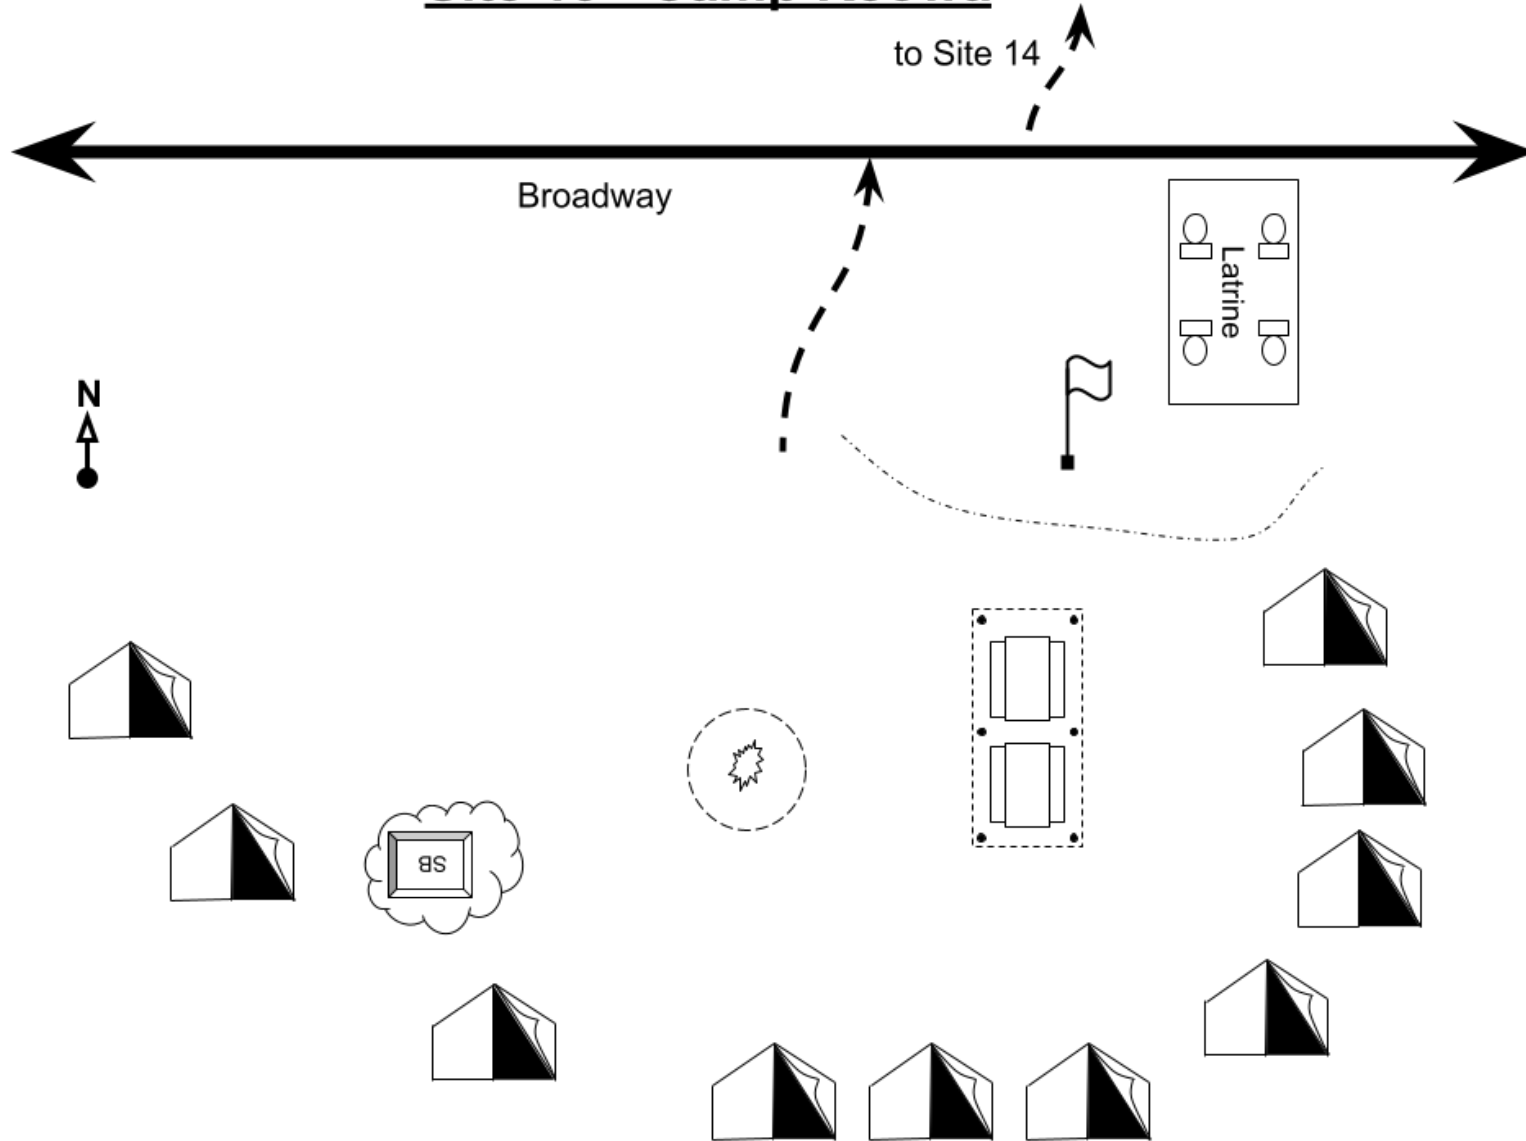

# Site 13 - Camp Keowa

Site Capacity: 20