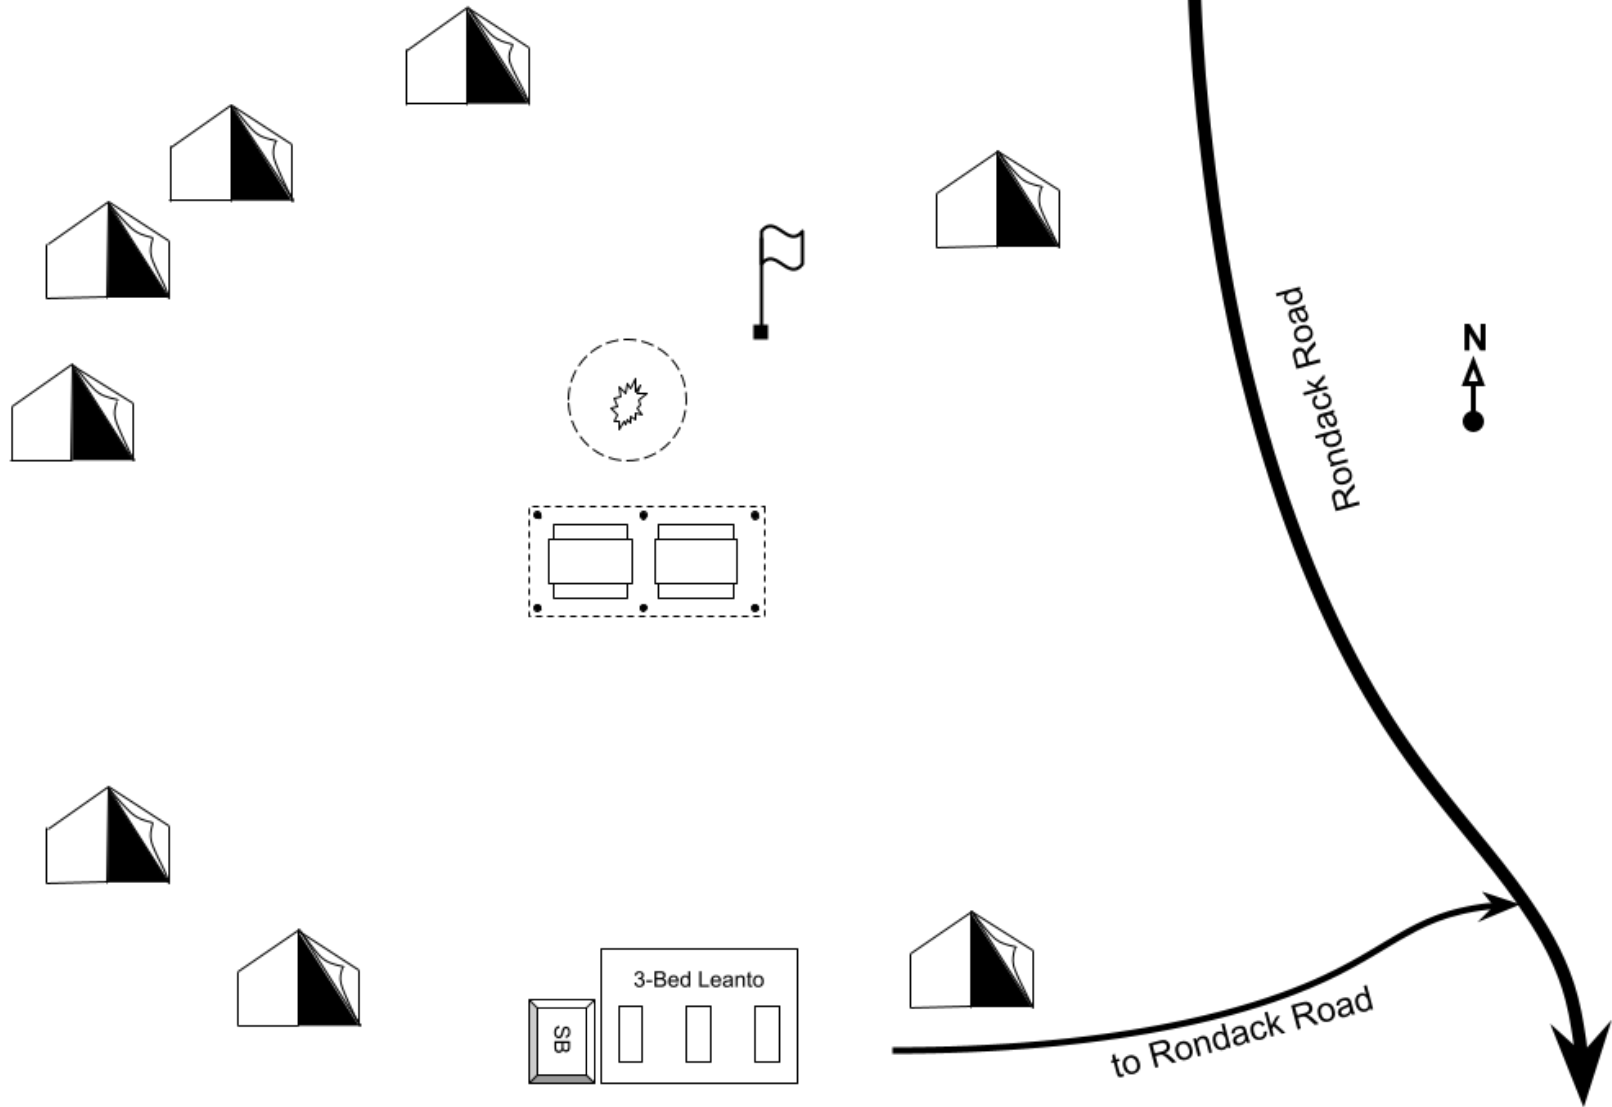

Site 18 - Camp Keowa

Site Capacity: 19